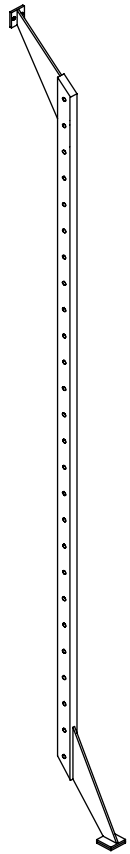

## WOOD SPECIES + FINISH OPTIONS

The Apollo's components are all handmade from sustainably sourced Teak wood, with either a natural or tinted finish. The verticals come in iron with a clear powder coated finish.

### VERTICAL POSTS

Sturdy iron support beams which hold the components in place.

1"W x 90"H

Short Vertical.

1"W x 36"H

### CIAO MIRROR

14.5"W x 4.5"D x 60"H

### SCOUT DESK

36"W x 22"D x 5"H

48"W x 22"D x 5"H

Custom build your Apollo unit and check your dimensions digitally with our online Apollo Builder at: [apollo.ftsny.com](http://apollo.ftsny.com)